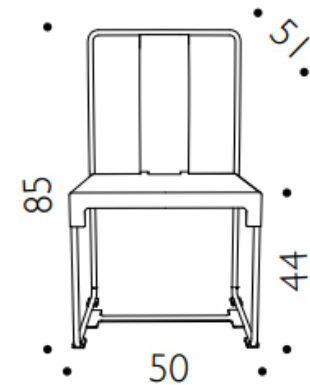

Brand: **DRIADE**
Item type: CHAIR
Item code: 8420310
Designer: Konstantin Grcic
Color: BLACK
Dimension: 50 x 51 x 47/85 cm

Please click the link for more options and finishes:
<http://www.driade.com/en/sedie-mingx-poltrona>